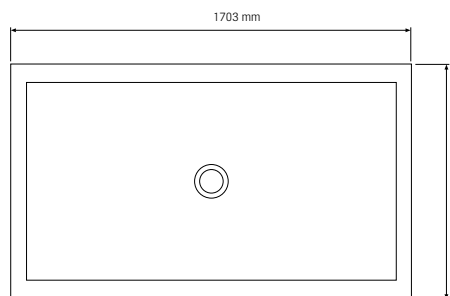

## Tray for Impression steam showers.

All Tylö's Impression steam showers can now be equipped with trays. The tray has a construction made of cast marble which is an extremely shape permanent material. The surface finish on the tray results in a good drainage. The tray also has a built-in water seal which gives any Tylö Impression steam shower with a tray a total height of 2200 mm, i.e. 100 mm higher than without the tray.

# A tray for every Impression steam shower.

Tray Impression i110/c

Tray Impression i130

Tray Impression i170

**TYLÖ**<sup>®</sup>  
for the senses