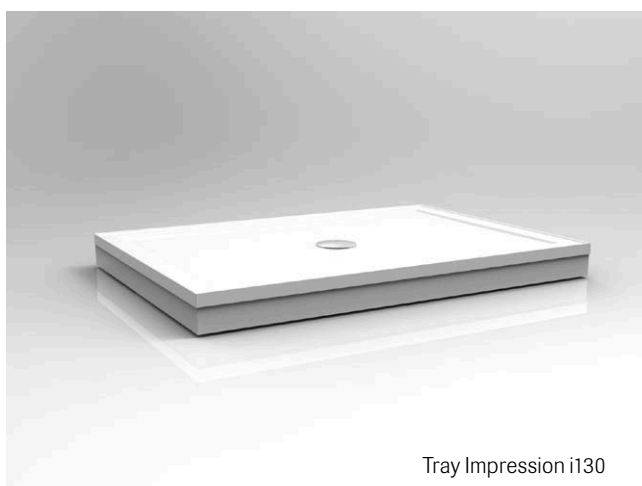

Tray Impression i110/c