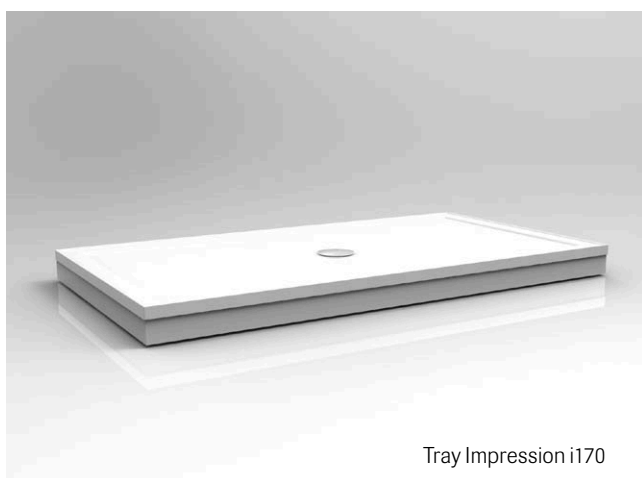

Tray Impression i130

Tray Impression i170