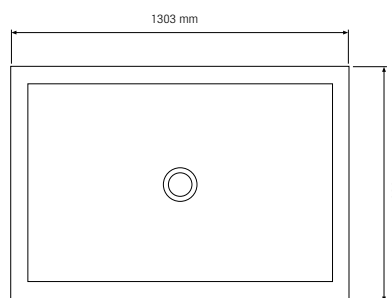

Tray Impression i170