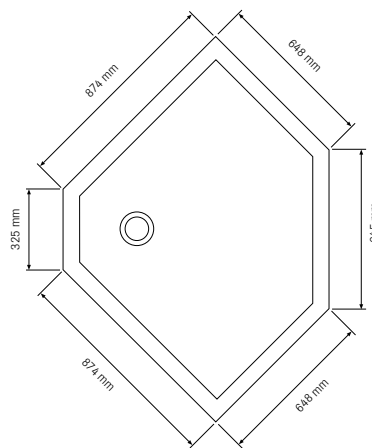

A tray for every Impression steam shower.

Tray Impression i110/c

TYLÖ®
for the senses